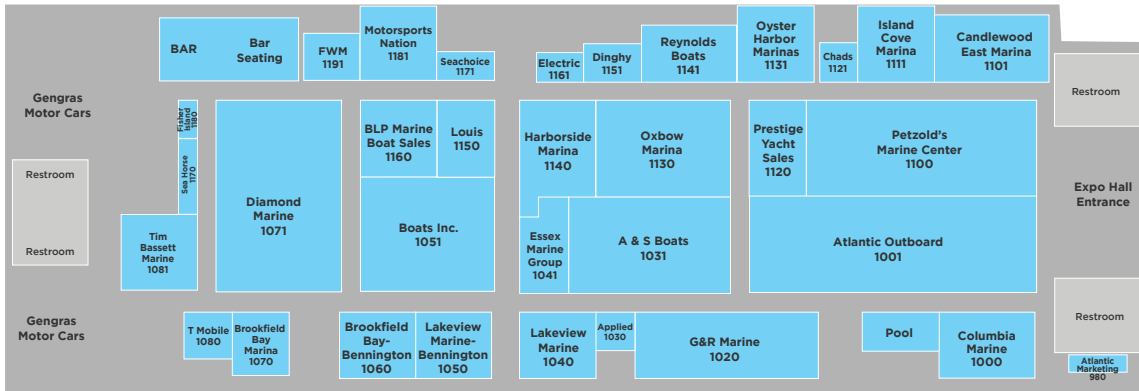

FLOOR PLAN

Expo Hall

ExhibitorBooth

A & S Boats.....	1031
Applied Rescue Technique-Whaly Boats.....	1030
Aquatraction of CT.....	901
Arrigoni Design.....	920
Atlantic Marketing.....	980
Atlantic Outboard.....	1001
Billings Media Blast.....	117
Bitachon Solar Eyewear LLC.....	701
BLP Marine Boat Sales.....	1160
Boat Safe Connecticut.....	900
Boat Thread.....	400
Boat Works of South Windsor.....	501, 503, 505, 507, 600, 602, 604, 606
Boating World.....	917
Boats, Inc.....	1051
Brewer Yacht Sales.....	911
Brookfield Bay.....	1070, 1060
Buoy 4 Clothing.....	905
Candlewood East Marina.....	1101
Capitol Equipment.....	301
Carefree Boat club.....	608
Chad's Boat Lifts & Docks.....	1121
City Dock Restaurant & Oyster Bar.....	112
Click Heaters.....	921
Columbia Marine.....	1000
Connecticut Watersports.....	902, 904
Crocker's Boatyard.....	110
CT Sun Basketball.....	203, 204
CT DEEP.....	103
Culture Shock Trading Company/Airchair.....	401
Cutco Cutlery.....	309
Dave Jones Realty.....	312
DEKit - CT.....	300, 302, 304
Diamond Marine.....	1071
Dinghy Pro.....	1151
Eastern Yacht Sales.....	118
Electric Boats CT.....	1161
Essex Marine Group/Yachting Solutions.....	1041
Fairfield County Bank.....	108
Fishers Island Lemonade.....	1180
Freedom Boat Club.....	903
Frontier Communications.....	303, 305
FWM Docks.....	1191
G & R Marine.....	1020
Gales Ferry Marina.....	700, 702
Gengras Motor Cars.....	101, 102, 801, 803, 805, 807, 809, 811
Gerard's Waters Edge Marina.....	408
H.S. Plaut Environmental Co.....	405
Harborside Marina.....	1140
Hartford Power Squadron.....	808
Heidi Jo's Jerky.....	909
HP Agency.....	919
Inn Season Resorts.....	402, 404
Island Cove Marina.....	1111
Lakeview Marine.....	1040, 1050
Leafguard.....	804
Lola Soap.....	910, 912
Lorelei Nautical Treasures.....	310
Louis Marine.....	1150
Maritime Insurance Intern'l.....	914
Middlesex Community College.....	403
Mothers Against Drunk Driving.....	802
Motorsports Nation of Waterford.....	1181
Nauticalite.....	908
New England Bow Thruster.....	607, 609
New England Smokehouse Jerky.....	116
New London Maritime Society.....	206
Newcoast Financial.....	708
Offshore Marine Services.....	119
Ox Bow Marina.....	1130
Oyster Harbors Marine.....	1131
Paradise Marine & Dock Supply.....	306, 308
Pequonnock Yacht Club.....	605
Petzold's Marine.....	1100
Prestige Yacht Sales.....	1120
Pulse Cellular.....	906
Renewal by Anderson.....	923, 925, 927
Reynolds Marine.....	1141
S & S Marine.....	707, 709
Safe Harbor Marinas.....	601, 603
Saybrook Point Resort & Marina.....	105
Seachoice.....	1171
Seahorse Docking.....	1170
Sea Tow Central CT.....	111
Shennecossett YC.....	115
Soldier Solutions.....	406
Starglow USA.....	120, 918
Sterling Associates.....	703
Take A Break Travel.....	201
T-Mobile.....	1080
Thames River Properties.....	100